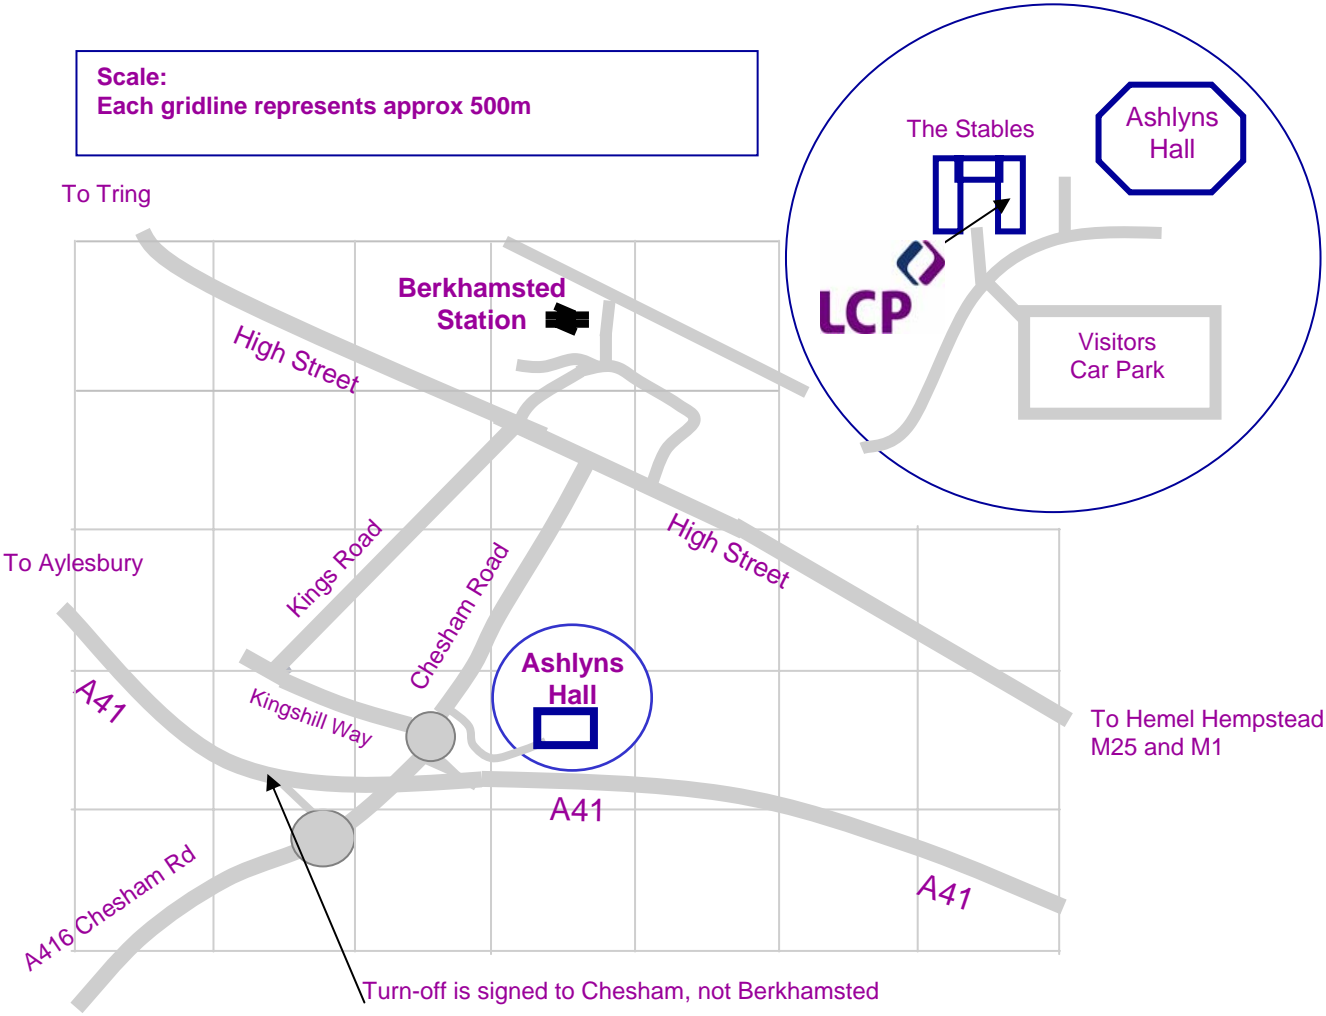

Scale:
Each gridline represents approx 500m

LCP Consulting Ltd
The Stables, Ashlyns Hall
Chesham Road
Berkhamsted
HP4 2ST
Tel: 01442 872298